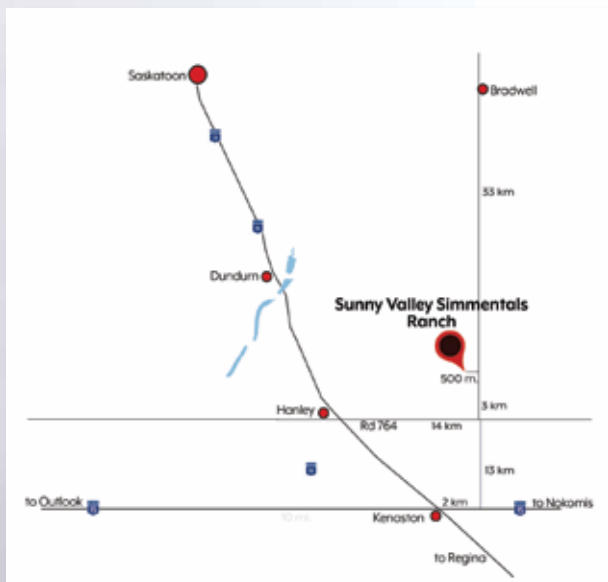

From Hanley: 14 km east, 3 km north, 1/2 km west
From Bradwell: 33 km south, 1/2 km west
From Kenaston: 2 km east, 16 km north, 1/2 km west

Sunny Valley Simmentals can be found on Google Maps!

It is a pleasure to be working with the Libke family at Sunny Valley Simmental. The Libke family continues to provide exception bulls to the seedstock and commercial cattleman. There is a high-quality offering for the 33rd Annual Bull & Female Sale where the quality runs deep throughout the entire pen.