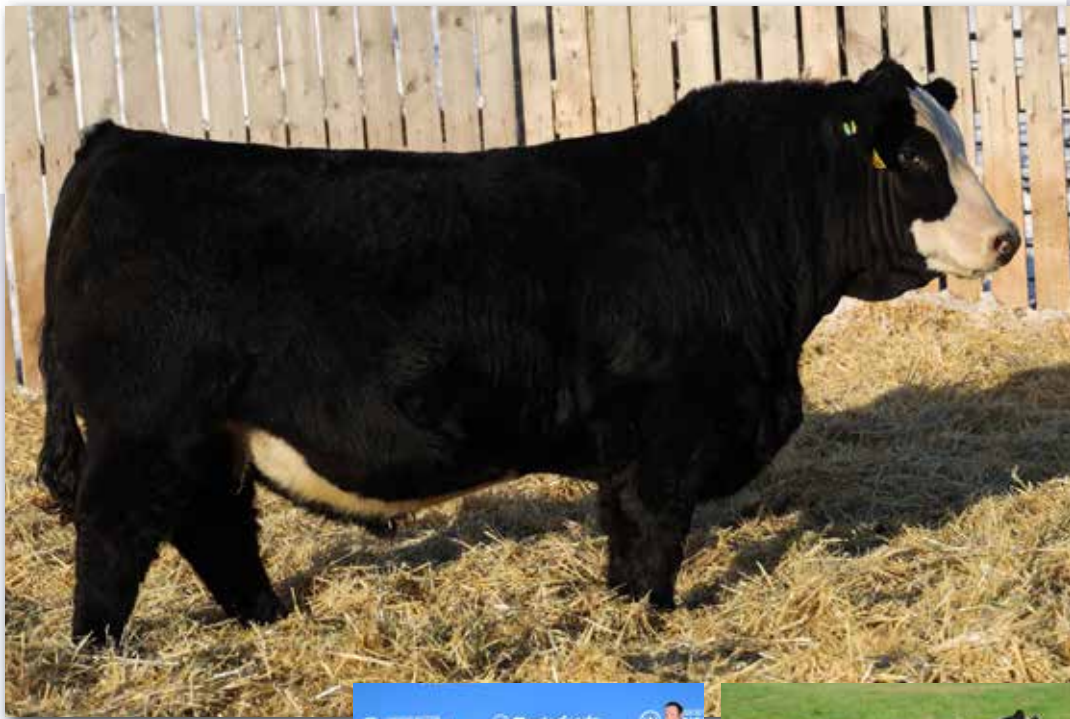

Homo Polled, Hetero Black. SVS Justified 62K is an attractive, good looking bull that is a true standout! He is stout made, big topped and very structurally sound. 62K is part of a tremendous flush. A flushmate sister was a \$40,000 high seller at Friday Night Lights, she was also Intermediate Calf Champion at Agribition. Another sister was Reserve Calf Champion and a third sister sold for \$11,500 at Friday Night Lights. 410B has as many high sellers to her name as any cow we own, she has done it all! The mating to Rancher is fresh and exciting. You will continue to hear a lot more from Rancher in the coming years.